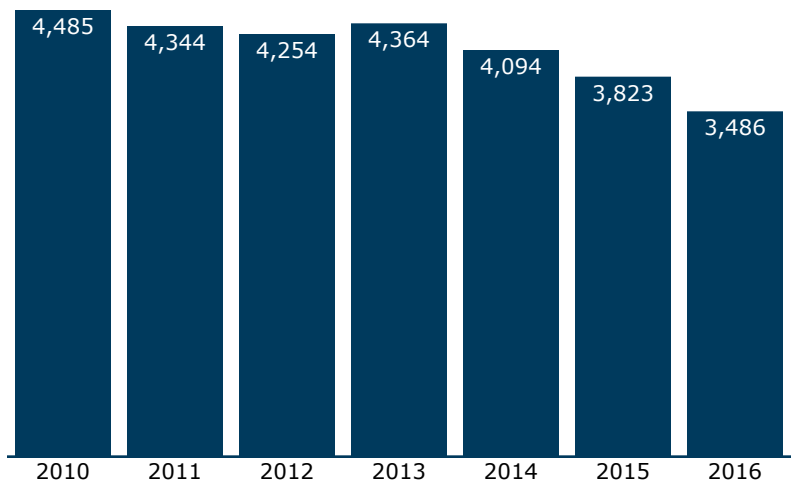

Passengers using this station, 2010-2016

(arrivals and departures)

Amtrak Station

200 W Baruch St
Denmark, SC 29042-1204

Population served by this station

Within 25 miles: 108,857

Within 50 miles: 840,320

6th congressional district

Clyburn SC06 (James E.)
D

Current Amtrak presence

Long Distance: 3,486

Silver Star: Daily service

Quick recap, 2016 (arrivals and departures)

	Coach/ Business	First/ Sleeper	Total
Passengers	3,382	104	3,486
Average trip	570 miles	687 miles	574 miles
Average fare	\$ 87.00	\$199.00	\$ 91.00
Average yield, per mi	15.3¢	28.9¢	15.8¢

Trips by length, 2016

Legend ■ Coach/business ■ First/sleeper

Distance Passengers

0-99 ■ 1.0%

100- 199 ■ 0.1%

200- 299 ■ 12.7%

300- 399 ■ 10.1%

400- 499 ■ 15.1%