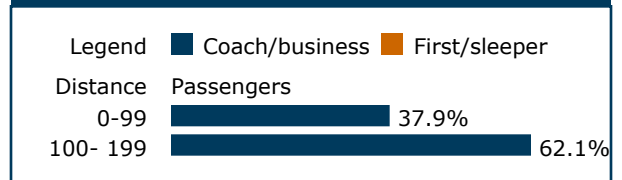

Trips by length, 2016