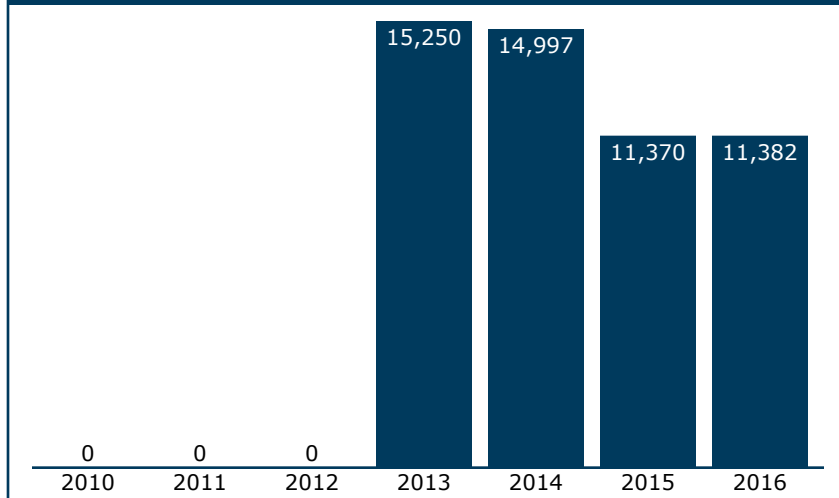

Passengers using this station, 2010-2016

(arrivals and departures)

Amtrak Station

36 Depot St.
Freeport, ME 04032-1504

Population served by this station

Within 25 miles: 405,640

Within 50 miles: 767,524

1st congressional district

Pingree ME01 (Chellie)

D

Current Amtrak presence

State Supported: 11,382
Downeaster: Multiple trains daily

Quick recap, 2016 (arrivals and departures)

	Coach/ Business	First/ Sleeper	Total
Passengers	11,382		11,382
Average trip	99 miles	n/a	99 miles
Average fare	\$ 18.00	n/a	\$ 18.00
Average yield, per mi	17.7¢	n/a	17.7¢

Trips by length, 2016

Top city pairs by ridership, 2016

1. Boston-North, MA	136 mi
2. Portland, ME	20 mi
3. Exeter, NH	85 mi
4. Woburn, MA	123 mi
5. Haverhill, MA	102 mi
6. Dover, NH	68 mi
7. Wells, ME	52 mi
8. Brunswick, ME	9 mi
9. Saco, ME	36 mi